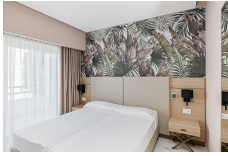

WELLNESS

- Whirlpool
- Saunabereich: Sauna, Dampfbad
- Ruheraum
- Massagen(teils Fremdanbieter)
- kosmetische Anwendungen(teils Fremdanbieter)

ROOM CATEGORIES

Double room main building (DBU)

16-20 sqm, double, main building, country view, street view, shower, hairdryer, air conditioning, heating, minibar (extra charge), safe, TV (flat screen), coffee/tea, balcony or terrace, pillow menu

Double room garden side (DBG)

21-25 sqm, double, garden view, shower, hairdryer, air conditioning, heating, minibar (extra charge), safe, TV (flat screen), coffee/tea, balcony or terrace, pillow menu

Single room (EB1)

10-15 sqm, single, shower, hairdryer, air conditioning, heating, mini-fridge, safe, TV (flat screen), coffee/tea, pillow menu

Double room superior annexe (DS1)

16-20 sqm, double, superior, adjoining building, country view, twin bed, shower, hairdryer, air conditioning, heating, minibar (extra charge), safe, TV (flat screen), WiFi, chargeable, kettle, coffee/tea, balcony or terrace, pillow menu, high-quality bathroom amenities

Double room superior sea view (DSM)

21-25 sqm, double, superior, sea view, hairdryer, air conditioning, heating, minibar (extra charge), safe, TV (flat screen), coffee/tea, balcony, pillow menu, high-quality bathroom amenities