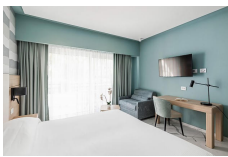

WELLNESS

- Whirlpool
- Saunabereich: Sauna, Dampfbad
- Ruheraum
- Massagen(teils Fremdanbieter)
- kosmetische Anwendungen(teils Fremdanbieter)

ROOM CATEGORIES

Double room main building (DBU)

16-20 sqm, double, main building, country view, street view, shower, hairdryer, air conditioning, heating, minibar (extra charge), safe, TV (flat screen), coffee/tea, balcony or terrace, pillow menu

10-15 sqm, single, shower, hairdryer, air conditioning, heating, mini-fridge, safe, TV (flat screen), coffee/tea, pillow menu

Double room superior annexe (DS1)

16-20 sqm, double, superior, adjoining building, country view, twin bed, shower, hairdryer, air conditioning, heating, minibar (extra charge), safe, TV (flat screen), WiFi, chargeable, kettle, coffee/tea, balcony or terrace, pillow menu, high-quality bathroom amenities

Double room superior garden view (DSG)

21-25 sqm, double, superior, garden view, shower, hairdryer, air conditioning, heating, minibar (extra charge), safe, TV (flat screen), coffee/tea, balcony, pillow menu, high-quality bathroom amenities