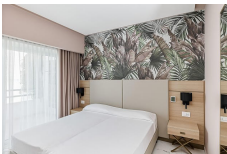

WELLNESS

- Whirlpool
- Saunabereich: Sauna, Dampfbad
- Ruheraum
- Massagen(teils Fremdanbieter)
- kosmetische Anwendungen(teils Fremdanbieter)

ROOM CATEGORIES

Double room main building (DBU)

16-20 sqm, double, main building, country view, street view, shower, hairdryer, air conditioning, heating, minibar (extra charge), safe, TV (flat screen), coffee/tea, balcony or terrace, pillow menu

10-15 sqm, single, shower, hairdryer, air conditioning, heating, mini-fridge, safe, TV (flat screen), coffee/tea, pillow menu

Double room superior annexe (DS1)

16-20 sqm, double, superior, adjoining building, country view, twin bed, shower, hairdryer, air conditioning, heating, minibar (extra charge), safe, TV (flat screen), WiFi, chargeable, kettle, coffee/tea, balcony or terrace, pillow menu, high-quality bathroom amenities

Double room superior garden view (DSG)

21-25 sqm, double, superior, garden view, shower, hairdryer, air conditioning, heating, minibar (extra charge), safe, TV (flat screen), coffee/tea, balcony, pillow menu, high-quality bathroom amenities

Double room superior sea view (DSM)

21-25 sqm, double, superior, sea view, hairdryer, air conditioning, heating, minibar (extra charge), safe, TV (flat screen), coffee/tea, balcony, pillow menu, high-quality bathroom amenities