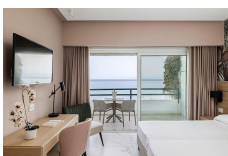

Double room superior sea view (DSM)

21-25 sqm, double, superior, sea view, hairdryer, air conditioning, heating, minibar (extra charge), safe, TV (flat screen), coffee/tea, balcony, pillow menu, high-quality bathroom amenities