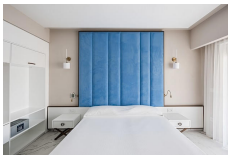

WELLNESS

- Whirlpool
- Saunabereich: Sauna, Dampfbad
- Ruheraum
- Massagen(teils Fremdanbieter)
- kosmetische Anwendungen(teils Fremdanbieter)

ROOM CATEGORIES

Double room main building (DBU)

16-20 sqm, double, main building, country view, street view, shower, hairdryer, air conditioning, heating, minibar (extra charge), safe, TV (flat screen), coffee/tea, balcony or terrace, pillow menu

10-15 sqm, single, shower, hairdryer, air conditioning, heating, mini-fridge, safe, TV (flat screen), coffee/tea, pillow menu

Double room superior annexe (DS1)

16-20 sqm, double, superior, adjoining building, country view, twin bed, shower, hairdryer, air conditioning, heating, minibar (extra charge), safe, TV (flat screen), WiFi, chargeable, kettle, coffee/tea, balcony or terrace, pillow menu, high-quality bathroom amenities

Double room superior garden view (DSG)

21-25 sqm, double, superior, garden view, shower, hairdryer, air conditioning, heating, minibar (extra charge), safe, TV (flat screen), coffee/tea, balcony, pillow menu, high-quality bathroom amenities

Double room superior sea view (DSM)

21-25 sqm, double, superior, sea view, hairdryer, air conditioning, heating, minibar (extra charge), safe, TV (flat screen), coffee/tea, balcony, pillow menu, high-quality bathroom amenities