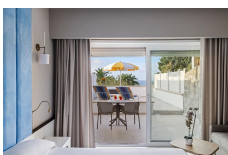

Double room Superior Jacuzzi (DS3)

21-25 sqm, double, superior, garden view, shower, hairdryer, air conditioning, heating, minibar (extra charge), safe, TV (flat screen), coffee/tea, terrace (furnished), whirlpool, pillow menu, high-quality bathroom amenities