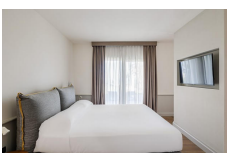

Junior Suite Jacuzzi (JB1)

21-25 sqm, junior suite, combined bedroom/living room, shower, hairdryer, air conditioning, heating, minibar (extra charge), safe, TV (flat screen), coffee/tea, terrace (furnished), whirlpool, pillow menu, high-quality bathroom amenities