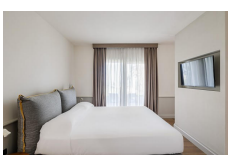

Junior Suite Jacuzzi (JB1)

21-25 sqm, junior suite, combined bedroom/living room, shower, hairdryer, air conditioning, heating, minibar (extra charge), safe, TV (flat screen), coffee/tea, terrace (furnished), whirlpool, pillow menu, high-quality bathroom amenities