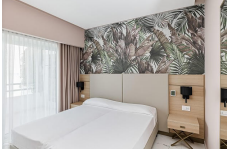

WELLNESS

- Whirlpool
- Saunabereich: Sauna, Dampfbad
- Ruheraum
- Massagen(teils Fremdanbieter)
- kosmetische Anwendungen(teils Fremdanbieter)

ROOM CATEGORIES

Double room main building (DBU)

16-20 sqm, double, main building, country view, street view, shower, hairdryer, air conditioning, heating, minibar (extra charge), safe, TV (flat screen), coffee/tea, balcony or terrace, pillow menu

Double room garden side (DBG)

21-25 sqm, double, garden view, shower, hairdryer, air conditioning, heating, minibar (extra charge), safe, TV (flat screen), coffee/tea, balcony or terrace, pillow menu

Single room (EB1)

10-15 sqm, single, shower, hairdryer, air conditioning, heating, mini-fridge, safe, TV (flat screen), coffee/tea, pillow menu

Double room superior annexe (DS1)

16-20 sqm, double, superior, adjoining building, country view, twin bed, shower, hairdryer, air conditioning, heating, minibar (extra charge), safe, TV (flat screen), WiFi, chargeable, kettle, coffee/tea, balcony or terrace, pillow menu, high-quality bathroom amenities

Double room superior sea view (DSM)

21-25 sqm, double, superior, sea view, hairdryer, air conditioning, heating, minibar (extra charge), safe, TV (flat screen), coffee/tea, balcony, pillow menu, high-quality bathroom amenities