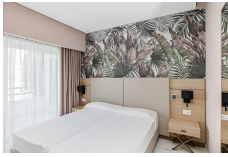

WELLNESS

- Whirlpool
- Saunabereich: Sauna, Dampfbad
- Ruheraum
- Massagen(teils Fremdanbieter)
- kosmetische Anwendungen(teils Fremdanbieter)

ROOM CATEGORIES

Double room main building (DBU)

16-20 sqm, double, main building, country view, street view, shower, hairdryer, air conditioning, heating, minibar (extra charge), safe, TV (flat screen), coffee/tea, balcony or terrace, pillow menu

10-15 sqm, single, shower, hairdryer, air conditioning, heating, mini-fridge, safe, TV (flat screen), coffee/tea, pillow menu

Double room superior annexe (DS1)

16-20 sqm, double, superior, adjoining building, country view, twin bed, shower, hairdryer, air conditioning, heating, minibar (extra charge), safe, TV (flat screen), WiFi, chargeable, kettle, coffee/tea, balcony or terrace, pillow menu, high-quality bathroom amenities

Double room superior (DS2)

21-25 sqm, double, superior, garden view, shower, hairdryer, air conditioning, heating, minibar (extra charge), safe, TV (flat screen), coffee/tea, balcony, pillow menu, high-quality bathroom amenities

Double room superior sea view (DSM)

21-25 sqm, double, superior, sea view, hairdryer, air conditioning, heating, minibar (extra charge), safe, TV (flat screen), coffee/tea, balcony, pillow menu, high-quality bathroom amenities