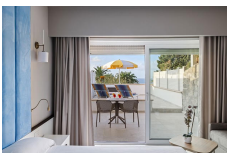

Double room Superior Jacuzzi (DS3)

21-25 sqm, double, superior, garden view, shower, hairdryer, air conditioning, heating, minibar (extra charge), safe, TV (flat screen), coffee/tea, terrace (furnished), whirlpool, pillow menu, high-quality bathroom amenities