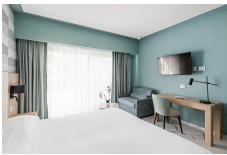

WELLNESS

- Whirlpool
- Saunabereich: Sauna, Dampfbad
- Ruheraum
- Massagen(teils Fremdanbieter)
- kosmetische Anwendungen(teils Fremdanbieter)

ROOM CATEGORIES

Double room main building (DBU)

16-20 sqm, double, main building, country view, street view, shower, hairdryer, air conditioning, heating, minibar (extra charge), safe, TV (flat screen), coffee/tea, balcony or terrace, pillow menu

10-15 sqm, single, shower, hairdryer, air conditioning, heating, mini-fridge, safe, TV (flat screen), coffee/tea, pillow menu

Double room superior annexe (DS1)

16-20 sqm, double, superior, adjoining building, country view, twin bed, shower, hairdryer, air conditioning, heating, minibar (extra charge), safe, TV (flat screen), WiFi, chargeable, kettle, coffee/tea, balcony or terrace, pillow menu, high-quality bathroom amenities

Double room superior garden view (DSG)

21-25 sqm, double, superior, garden view, shower, hairdryer, air conditioning, heating, minibar (extra charge), safe, TV (flat screen), coffee/tea, balcony, pillow menu, high-quality bathroom amenities

Double room superior sea view (DSM)

21-25 sqm, double, superior, sea view, hairdryer, air conditioning, heating, minibar (extra charge), safe, TV (flat screen), coffee/tea, balcony, pillow menu, high-quality bathroom amenities