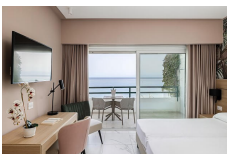

Double room superior sea view (DSM)

21-25 sqm, double, superior, sea view, hairdryer, air conditioning, heating, minibar (extra charge), safe, TV (flat screen), coffee/tea, balcony, pillow menu, high-quality bathroom amenities