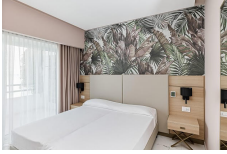

WELLNESS

- Whirlpool
- Saunabereich: Sauna, Dampfbad
- Ruheraum
- Massagen(teils Fremdanbieter)
- kosmetische Anwendungen(teils Fremdanbieter)

ROOM CATEGORIES

Double room main building (DBU)

16-20 sqm, double, main building, country view, street view, shower, hairdryer, air conditioning, heating, minibar (extra charge), safe, TV (flat screen), coffee/tea, balcony or terrace, pillow menu

10-15 sqm, single, shower, hairdryer, air conditioning, heating, mini-fridge, safe, TV (flat screen), coffee/tea, pillow menu

Double room superior annexe (DS1)

16-20 sqm, double, superior, adjoining building, country view, twin bed, shower, hairdryer, air conditioning, heating, minibar (extra charge), safe, TV (flat screen), WiFi, chargeable, kettle, coffee/tea, balcony or terrace, pillow menu, high-quality bathroom amenities

Double room superior (DS2)

21-25 sqm, double, superior, garden view, shower, hairdryer, air conditioning, heating, minibar (extra charge), safe, TV (flat screen), coffee/tea, balcony, pillow menu, high-quality bathroom amenities

Double room superior sea view (DSM)

21-25 sqm, double, superior, sea view, hairdryer, air conditioning, heating, minibar (extra charge), safe, TV (flat screen), coffee/tea, balcony, pillow menu, high-quality bathroom amenities