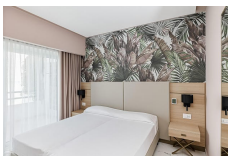

WELLNESS

- Whirlpool
- Saunabereich: Sauna, Dampfbad
- Ruheraum
- Massagen(teils Fremdanbieter)
- kosmetische Anwendungen(teils Fremdanbieter)

ROOM CATEGORIES

Double room main building (DBU)

16-20 sqm, double, main building, country view, street view, shower, hairdryer, air conditioning, heating, minibar (extra charge), safe, TV (flat screen), coffee/tea, balcony or terrace, pillow menu

10-15 sqm, single, shower, hairdryer, air conditioning, heating, mini-fridge, safe, TV (flat screen), coffee/tea, pillow menu

Double room superior annexe (DS1)

16-20 sqm, double, superior, adjoining building, country view, twin bed, shower, hairdryer, air conditioning, heating, minibar (extra charge), safe, TV (flat screen), WiFi, chargeable, kettle, coffee/tea, balcony or terrace, pillow menu, high-quality bathroom amenities

Double room superior garden view (DSG)

21-25 sqm, double, superior, garden view, shower, hairdryer, air conditioning, heating, minibar (extra charge), safe, TV (flat screen), coffee/tea, balcony, pillow menu, high-quality bathroom amenities

Double room superior sea view (DSM)

21-25 sqm, double, superior, sea view, hairdryer, air conditioning, heating, minibar (extra charge), safe, TV (flat screen), coffee/tea, balcony, pillow menu, high-quality bathroom amenities