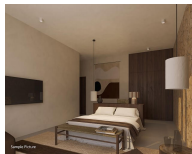

FACILITIES

- Official national category: 5 stars
- Number of floors in main building: 2, Number of accommodation units: 114
- Payment methods: American Express, MasterCard, Visa
- 24 hour reception
- Air conditioning
- WLAN, in the room, in the public areas
- 1 à la carte restaurant
- 1 buffet restaurant: with terrace
- Hotel's own beach bar, lobby bar, pool bar, restaurant bar
- Room service (chargeable from 10 am to 2 pm)
- Laundry service (subject to charge)
- 1 pool: heatable, fresh water, parasols, sun loungers, pool towel
- Sun terrace, garden area
- Adults only hotel: only for adults aged 18 and over
- Indoor and outdoor lounge

ROOMS

The ananea Hurghada has 114 rooms in the following categories: Double Room Superior Garden View, Double Room Superior Sea View, Junior Suite Sea View, Suite Private Pool. Of which 80 x with single bed, 34 x king-size bed, 11x with Jacuzzi and 3 rooms with adjoining room. All rooms have air conditioning, TV, minibar, coffee and tea facilities, safe, hairdryer and balcony or terrace.

16-20 sqm, double, superior, garden view, 1 bathroom, shower or bathtub, WC, hairdryer, air conditioning, minibar (extra charge), safe, TV (satellite TV), WiFi, coffee/tea, balcony or terrace.

Double Room Superior sea view

16-20 sqm, double, superior, sea view (partly lateral), 1 bathroom, shower or bathtub, WC, hairdryer, air conditioning, minibar (extra charge), safe, TV (satellite TV), WiFi, coffee/tea, balcony or terrace