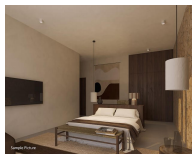

ROOM TYPES

Double Room Superior gardenview

37-40sqm, double, superior, garden view, 1 bathroom, shower or bathtub, WC, hairdryer, air conditioning, minibar (extra charge), safe, TV (satellite TV), WiFi, coffee/tea, balcony or terrace.