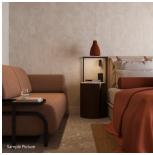

Suite with 1 bedroom country view

41-45 sqm, suite, country view, wheelchair-accessible (room bookable on request), 1 separate bedroom, desk, double bed (king-size), sofa bed, 1 bathroom, walk-in shower, WC, bathrobe, slippers, hairdryer, make-up mirror, air conditioning, mini-fridge, safe, 1 TV (satellite TV, flat screen), coffee/tea, balcony or terrace (furnished), pillow menu, high-quality bathroom amenities, pool towel