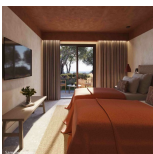

Suite with 2 bedrooms country view

61-70 sqm, suite, country view, wheelchair-accessible (room bookable on request), 1 separate bedroom, desk, double bed (king-size), sofa bed, 1 bathroom, walk-in shower, WC, bathrobe, slippers, hairdryer, make-up mirror, air conditioning, mini-fridge, safe, 1 TV (satellite TV, flat screen), coffee/tea, balcony or terrace (furnished), pillow menu, high-quality toiletries, pool towel