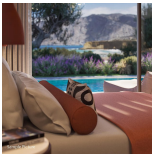

Junior Suite Land View Swim Up

31-35 sqm, junior suite, country view, wheelchair-accessible (room bookable on request), optically separate living/bedroom (with sliding door), desk, double bed (king-size), sofa bed, 1 bathroom, walk-in shower, WC, bathrobe, slippers, hairdryer, make-up mirror, air conditioning, mini-fridge, safe, 1 TV (satellite TV, flat screen), coffee/tea, terrace (furnished), direct pool access, shared pool, pillow menu, high-quality bathroom amenities, pool towel