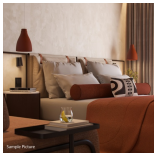

Double room premium land view

26-30 sqm, double, premium, land view, wheelchair accessible (room bookable on request), desk, double bed (king-size), 1 bathroom, walk-in shower, WC, bathrobe, slippers, hairdryer, make-up mirror, air conditioning, mini-fridge, safe, 1 TV (satellite TV, flat screen), coffee/tea, balcony or terrace (furnished), pillow menu, high-quality bathroom amenities, pool towel