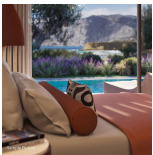

Suite with 1 bedroom sea view

41-45 sqm, suite, sea view, wheelchair-accessible (room bookable on request), 1 separate bedroom, desk, double bed (king-size), sofa bed, 1 bathroom, walk-in shower, WC, bathrobe, slippers, hairdryer, make-up mirror, air conditioning, mini-fridge, safe, 1 TV (satellite TV, flat screen), coffee/tea, balcony or terrace (furnished), pillow menu, high-quality bathroom amenities, pool towel