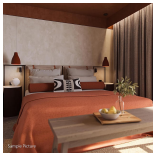

### Double room comfort country view

16-20 sqm, double, comfort, land view, wheelchair accessible (room bookable on request), desk, double bed (king-size), 1 bathroom, walk-in shower, WC, bathrobe, slippers, hairdryer, make-up mirror, air conditioning, mini-fridge, safe, 1 TV (satellite TV, flat screen), coffee/tea, balcony or terrace (furnished), pillow menu, high-quality bathroom amenities, pool towel

### Double room comfort sea view Swim Up

16-20 sqm, double, comfort, sea view, wheelchair accessible (room bookable on request), desk, double bed (king-size), 1 bathroom, walk-in shower, WC, bathrobe, slippers, hairdryer, make-up mirror, air conditioning, mini-fridge, safe, 1 TV (satellite TV, flat screen), coffee/tea, terrace (furnished), direct pool access, shared pool, pillow menu, high-quality bathroom amenities, pool towel

### Double room comfort sea view

16-20 sqm, double, comfort, sea view, wheelchair accessible (room bookable on request), desk, double bed (king-size), 1 bathroom, walk-in shower, WC, bathrobe, slippers, hairdryer, make-up mirror, air conditioning, mini-fridge, safe, 1 TV (satellite TV, flat screen), coffee/tea, balcony or terrace (furnished), pillow menu, high-quality bathroom amenities, pool to

### Double room deluxe sea view

21-25 sqm, double, deluxe, sea view, wheelchair accessible (room bookable on request), desk, double bed (king-size), 1 bathroom, walk-in shower, WC, bathrobe, slippers, hairdryer, make-up mirror, air conditioning, mini-fridge, safe, 1 TV (satellite TV, flat screen), coffee/tea, balcony or terrace (furnished), pillow menu, high-quality bathroom amenities, pool towel