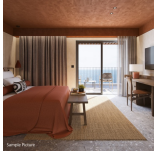

### Double room comfort country view

16-20 sqm, double, comfort, land view, wheelchair accessible (room bookable on request), desk, double bed (king-size), 1 bathroom, walk-in shower, WC, bathrobe, slippers, hairdryer, make-up mirror, air conditioning, mini-fridge, safe, 1 TV (satellite TV, flat screen), coffee/tea, balcony or terrace (furnished), pillow menu, high-quality bathroom amenities, pool towel

### Double room comfort land view swim up

16-20 sqm, double, comfort, land view, wheelchair accessible (room bookable on request), desk, double bed (king-size), 1 bathroom, walk-in shower, WC, bathrobe, slippers, hairdryer, make-up mirror, air conditioning, mini-fridge, safe, 1 TV (satellite TV, flat screen), coffee/tea, terrace (furnished), direct pool access, shared pool, pillow menu, high-quality bathroom amenities, pool towel

### Double room comfort sea view Swim Up

16-20 sqm, double, comfort, sea view, wheelchair accessible (room bookable on request), desk, double bed (king-size), 1 bathroom, walk-in shower, WC, bathrobe, slippers, hairdryer, make-up mirror, air conditioning, mini-fridge, safe, 1 TV (satellite TV, flat screen), coffee/tea, terrace (furnished), direct pool access, shared pool, pillow menu, high-quality bathroom amenities, pool towel

### Double room comfort sea view

16-20 sqm, double, comfort, sea view, wheelchair accessible (room bookable on request), desk, double bed (king-size), 1 bathroom, walk-in shower, WC, bathrobe, slippers, hairdryer, make-up mirror, air conditioning, mini-fridge, safe, 1 TV (satellite TV, flat screen), coffee/tea, balcony or terrace (furnished), pillow menu, high-quality bathroom amenities, pool to