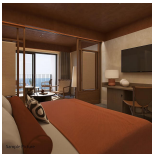

Suite with 1 bedroom sea view Swim Up

41-45 sqm, suite, sea view, wheelchair accessible (room bookable on request), 1 separate bedroom, desk, double bed (king-size), sofa bed, 1 bathroom, walk-in shower, WC, bathrobe, slippers, hairdryer, make-up mirror, air conditioning, mini-fridge, safe, 1 TV (satellite TV, flat screen), coffee/tea, terrace (furnished), direct pool access, communal pool, pillow menu, high-quality bathroom amenities, pool towel