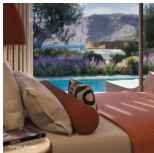

Double room deluxe sea view swim up

21-25 sqm, double, deluxe, sea view, wheelchair accessible (room bookable on request), desk, double bed (king size), 1 bathroom, walk-in shower, WC, bathrobe, slippers, hairdryer, make-up mirror, air conditioning, mini-fridge, safe, 1 TV (satellite TV, flat screen), coffee/tea, terrace (furnished), direct pool access, shared pool, pillow menu, high-quality bathroom amenities, pool towel